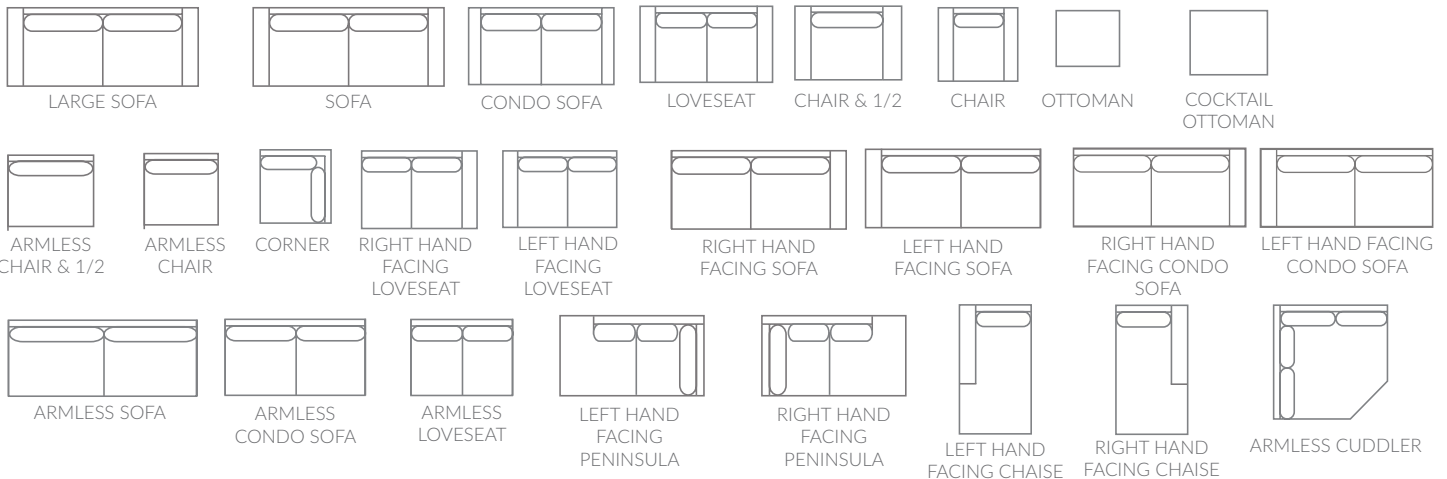

Athena

Modern design with plush seating. Ski slope arms make this a contemporary classic. Eco-friendly construction. Certified sustainable, kiln-dried wood frame. Feather blend wrapped MicroGel soy-based polyfoam. Sinuous spring system. Benchmade in Canada. Available in fabric or leather.

Full Collection

As an inherent quality of a hand-crafted product, all dimensions are approximate

item	sku	dimensions					
large sofa	1403-40	L97"	D39"	H32"	AH21"	SH16"	SD24"
sofa	1403-38	L86"	D39"	H32"	AH21"	SH16"	SD24"
condo sofa	1403-37	L77"	D39"	H32"	AH21"	SH16"	SD24"
loveseat	1403-35	L68"	D39"	H32"	AH21"	SH16"	SD24"
chair & 1/2	1403-26	L52"	D39"	H32"	AH21"	SH16"	SD24"
chair	1403-20	L40"	D39"	H32"	AH21"	SH16"	SD24"
cocktail ottoman	1403-16	L35"	D25"	H16"			
ottoman	1403-14	L26"	D22"	H16"			
armless chair	1403-22	L24"	D39"	H32"		SH16"	SD24"
armless chair & 1/2	1403-27	L35"	D39"	H32"		SH16"	SD24"
rhf chaise	1403-28	L38"	D60"	H32"	AH21"	SH16"	SD45"
lhf chaise	1403-29	L38"	D60"	H32"	AH21"	SH16"	SD45"

item	sku	dimensions					
lhf condo sofa	1403-31	L69"	D39"	H32"	AH21"	SH16"	SD24"
rhf condo sofa	1403-32	L69"	D39"	H32"	AH21"	SH16"	SD24"
armless loveseat	1403-34	L52"	D39"	H32"		SH16"	SD24"
armless condo sofa	1403-36	L61"	D39"	H32"		SH16"	SD24"
armless sofa	1403-39	L70"	D39"	H32"		SH16"	SD24"
rhf loveseat	1403-54	L60"	D39"	H32"	AH21"	SH16"	SD24"
lhf loveseat	1403-55	L60"	D39"	H32"	AH21"	SH16"	SD24"
corner	1403-56	L39"	D39"	H32"		SH16"	SD24"
rhf peninsula	1403-60	L91"	D39"	H32"		SH16"	SD24"
lhf peninsula	1403-61	L91"	D39"	H32"		SH16"	SD24"
rhf sofa	1403-64	L78"	D39"	H32"	AH21"	SH16"	SD24"
lhf sofa	1403-65	L78"	D39"	H32"	AH21"	SH16"	SD24"
armless cuddler	1403-72	L59"	D59"	H32"		SH16"	SD50"